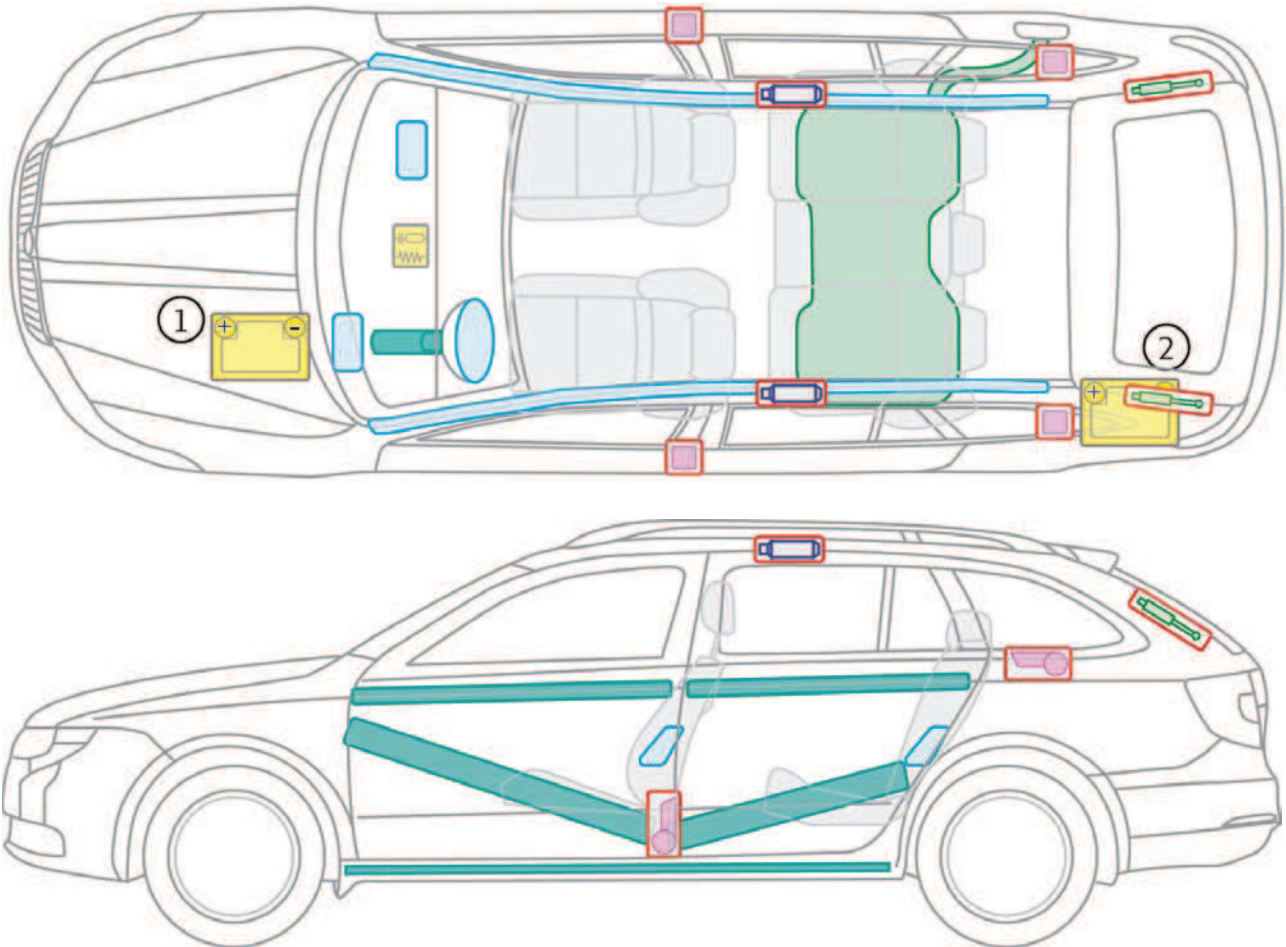

# Superb Combi II from 2009

- ① All vehicles except engine 3.6 ltr./191 kW
- ② All vehicles with engine 3.6 ltr./191 kW

Legend

	Airbag		Body reinforcement		Airbag control unit
	Gas generator		Battery		Belt tensioner
	Pressurized shock absorber		Fuel tank		