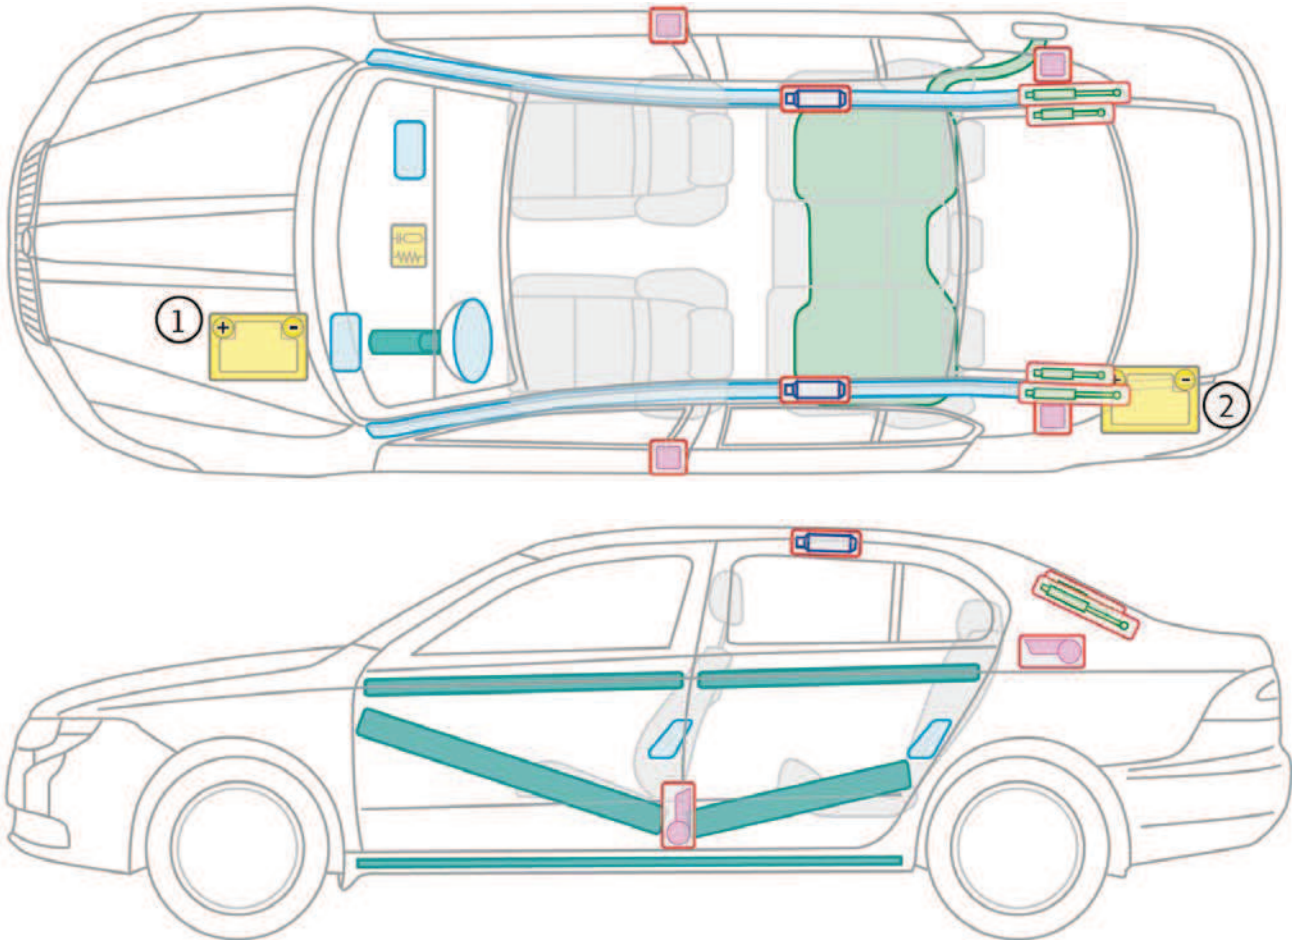

Superb II from 2008

- ① All vehicles except engine 3.6 ltr./191 kW
- ② All vehicles with engine 3.6 ltr./191 kW

Legend

	Airbag		Body reinforcement		Airbag control unit
	Gas generator		Battery		Belt tensioner
	Pressurized shock absorber		Fuel tank		