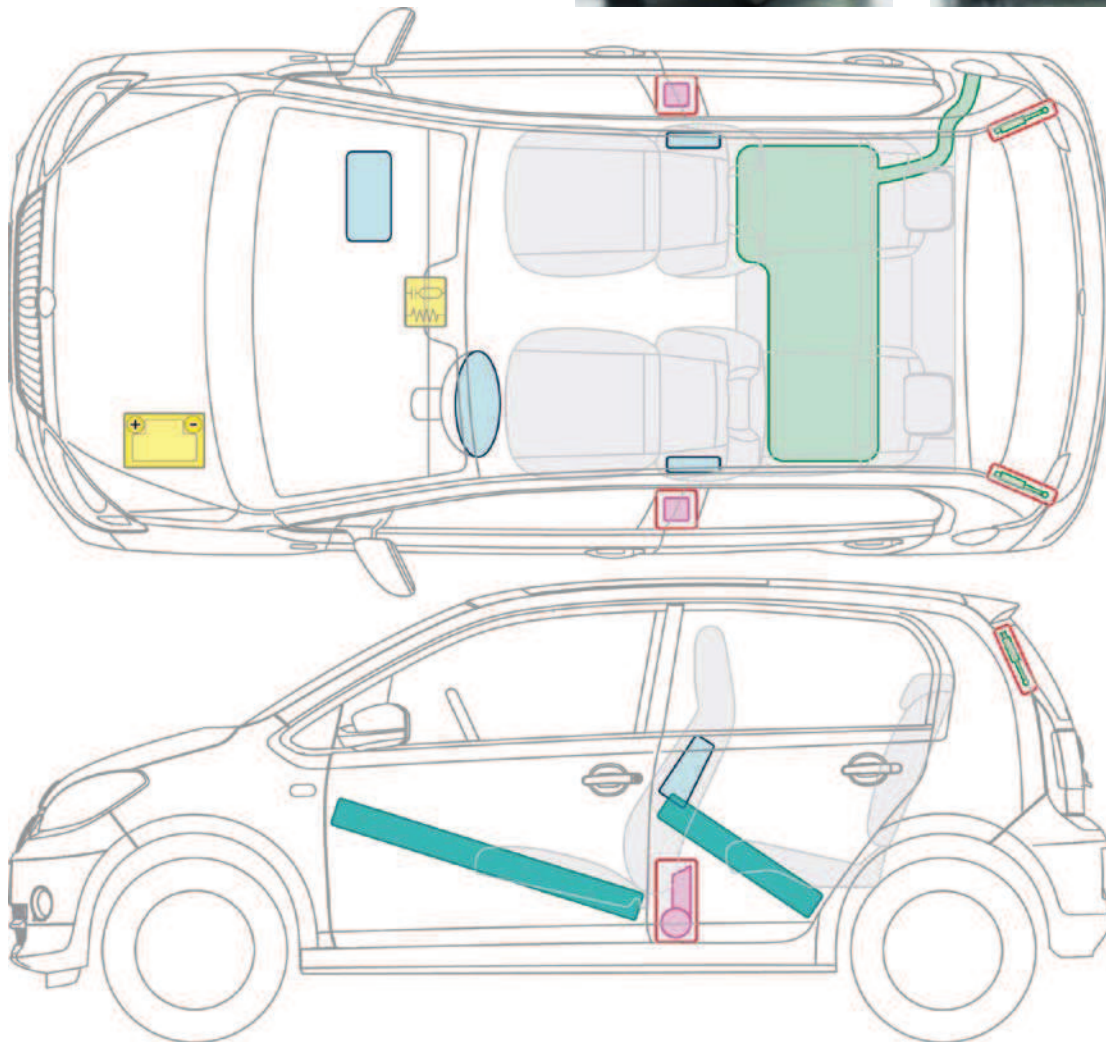

Citigo 5-door from 2012

Legend

| | | | | | |
|---|----------------|---|----------------------------|---|---------------------|
|  | Airbag |  | Body reinforcement |  | Airbag control unit |
| | | | |  | Battery |
|  | Belt tensioner |  | Pressurized shock absorber |  | Fuel tank |