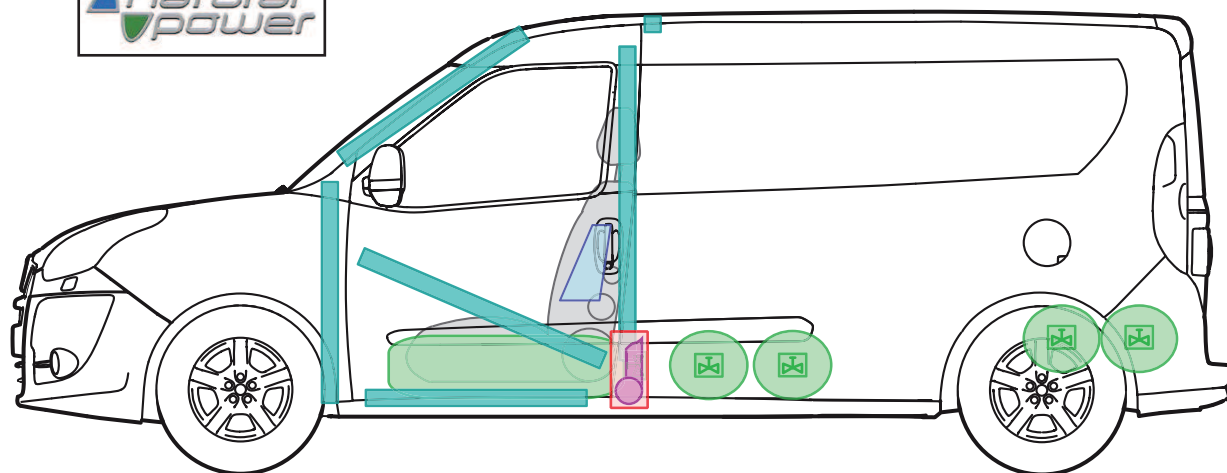

FIAT DOBLO'

(DE\_01/2010)

PROFESSIONAL

NATURAL POWER