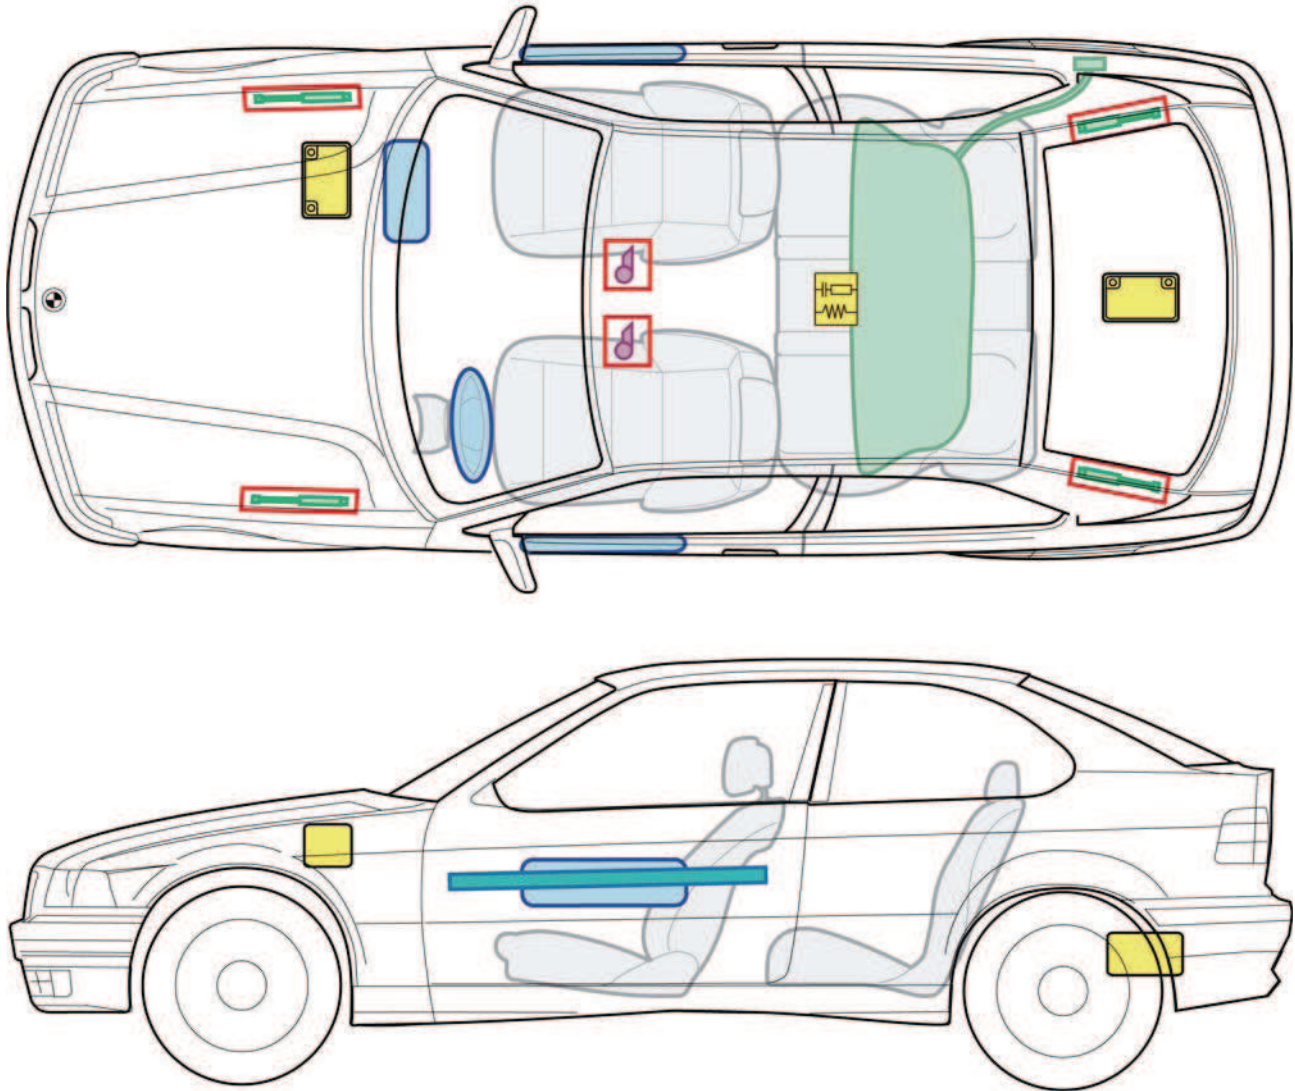

3 Series E36 Compact

(01/1994 - 08/2000)

Legend

	Airbag		Bodywork reinforcements		Airbag control unit
	Belt tensioner		Gas pressure damper		12-Volt battery
	Fuel tank				

This overview shows the maximum vehicle equipment.